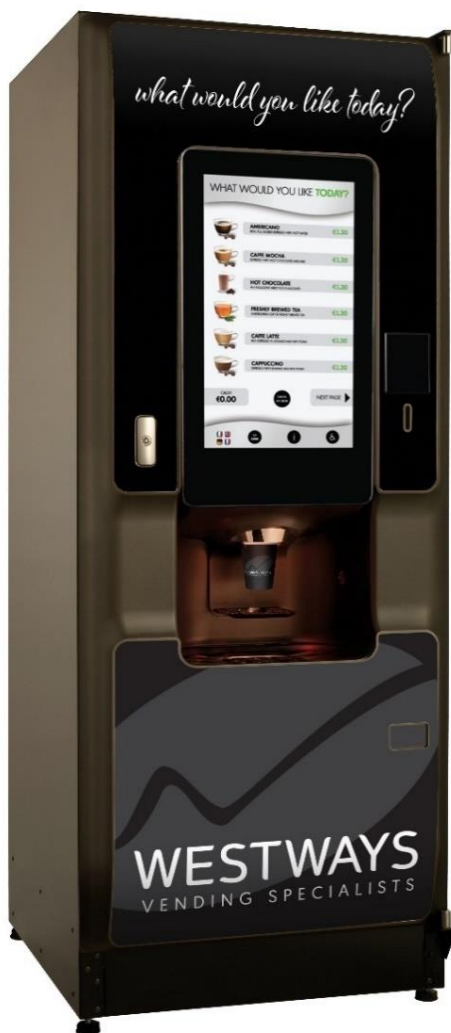

Floor Standing Touch Screen Hot Drink Machine

Bring café quality service to your site with barista-quality drinks. Designed to add elegance to any location and to deliver the perfect drink every time.

(Pictures for illustrative purposes only)

Specifications:

Brand new modern, stylish design with an intuitive 21.5" touch screen interface with full HD video.

1. Nutrition and allergen information displayed by selection.
2. Bean to Cup Coffee and Fresh-Brew Tea.
3. Incorporates SureVend – an infra-red sensor that detects that a cup has been dropped or that a user's own mug is in place.
4. Fast vend times:
5. 39 seconds coffee bean to cup.
6. 35 seconds fresh brew tea.
7. Green credentials: LED lighting & Energy Saving Mode.
8. Contactless payment system included.
9. Machine Dimensions (mm): H1830 x D790 x W700

Drink Selection:

- Americano
- Flat White
- Cappuccino
- Café Latte
- Caffè Mocha
- Espresso
- Double
- Fresh Leaf Tea
- Hot Chocolate
- Chocomilk
- Soup
- Decaff Coffee